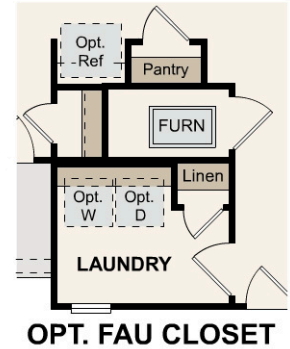

The Overlook at Trinity Ranch

Isabel | 1288 | *From \$291,990*

APPROX. 1,288 SQ. FT. | 1-STORY | 3 BEDS | 2 BATHS | 2-BAY GARAGE

Elevation A

Elevation B

Elevation C

Prices, plans, and terms are effective on the date of publication and subject to change without notice. Square footage/dimensions shown is only an estimate and actual square footage/dimensions will differ. Buyer should rely on his or her own evaluation of usable area. Depictions of homes or other features are artist conceptions. Hardscape, landscape, and other items shown may be decorator suggestions that are not included in the purchase price and availability may vary. ©06/2025 Century Communities, Inc.