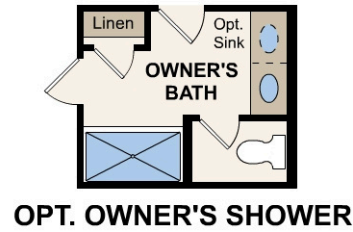

The Overlook at Trinity Ranch

Isabel | 1288 | *From \$291,990*

APPROX. 1,288 SQ. FT. | 1-STORY | 3 BEDS | 2 BATHS | 2-BAY GARAGE

Elevation A

Elevation B

Elevation C

Prices, plans, and terms are effective on the date of publication and subject to change without notice. Square footage/dimensions shown is only an estimate and actual square footage/dimensions will differ. Buyer should rely on his or her own evaluation of usable area. Depictions of homes or other features are artist conceptions. Hardscape, landscape, and other items shown may be decorator suggestions that are not included in the purchase price and availability may vary. ©06/2025 Century Communities, Inc.