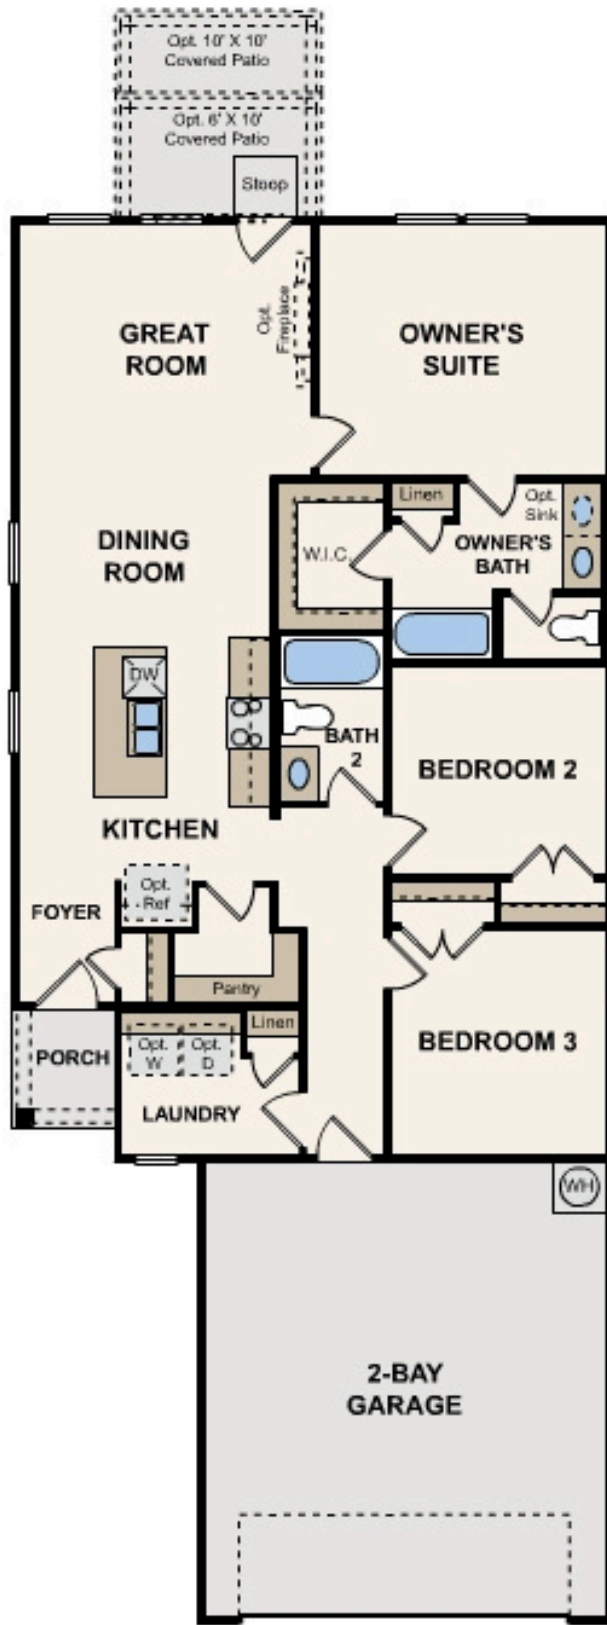

The Overlook at Trinity Ranch

Isabel | 1288 | *From \$291,990*

APPROX. 1,288 SQ. FT. | 1-STORY | 3 BEDS | 2 BATHS | 2-BAY GARAGE

Elevation A

Elevation B

Elevation C

Prices, plans, and terms are effective on the date of publication and subject to change without notice. Square footage/dimensions shown is only an estimate and actual square footage/dimensions will differ. Buyer should rely on his or her own evaluation of usable area. Depictions of homes or other features are artist conceptions. Hardscape, landscape, and other items shown may be decorator suggestions that are not included in the purchase price and availability may vary. ©06/2025 Century Communities, Inc.

Prices, plans, and terms are effective on the date of publication and subject to change without notice. Square footage/dimensions shown is only an estimate and actual square footage/dimensions will differ. Buyer should rely on his or her own evaluation of usable area. Depictions of homes or other features are artist conceptions. Hardscape, landscape, and other items shown may be decorator suggestions that are not included in the purchase price and availability may vary. ©06/2025 Century Communities, Inc.